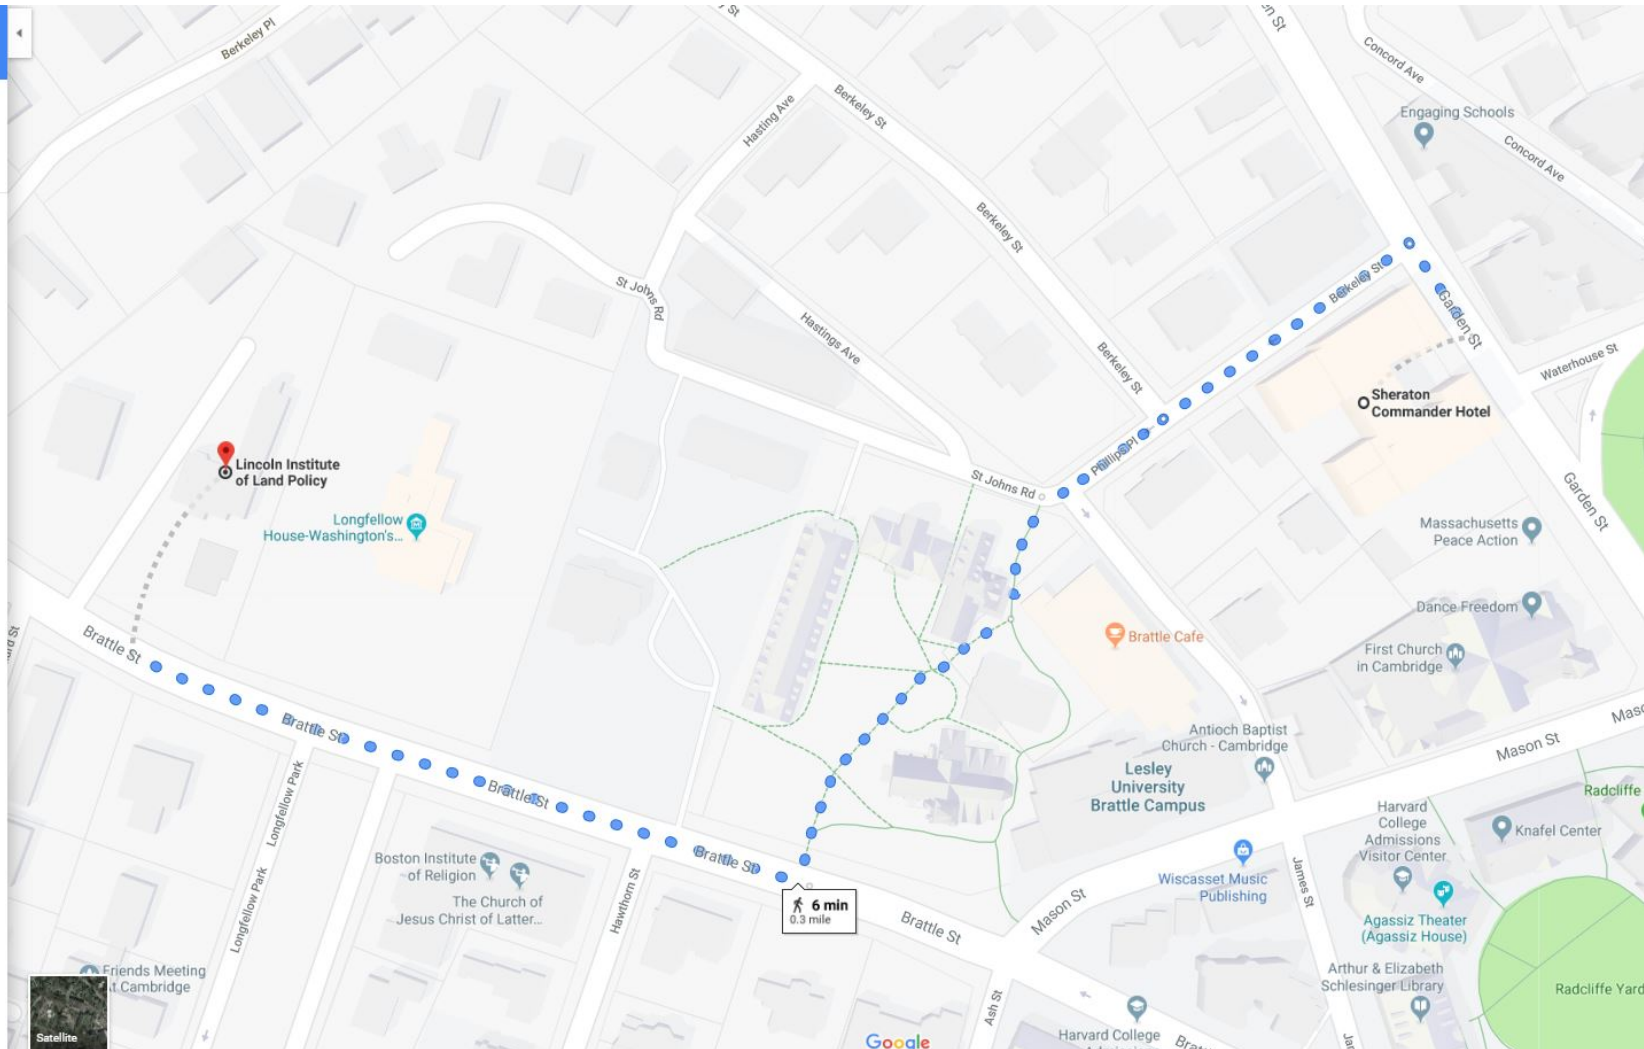

Direction from the Sheraton Commander to Lincoln Institute

← from Sheraton Commander Hotel, 16 Garden St, Cam...
to Lincoln Institute of Land Policy, 113 Brattle St, Cam...

6 min (0.3 mile)
via Brattle St
Mostly flat

⚠ Use caution—walking directions may not always reflect real-world conditions

Sheraton Commander Hotel
16 Garden St, Cambridge, MA 02138

- ↑ Head northwest on Garden St toward Berkeley St
98 ft
- ↶ Turn left onto Berkeley St
262 ft
- ↑ Continue onto Phillips Pl
128 ft
- ↶ Turn left toward Brattle St
112 ft
- ↷ Slight right toward Brattle St
312 ft
- ↷ Turn right onto Brattle St
Destination will be on the right
0.1 mi

Lincoln Institute of Land Policy
113 Brattle St, Cambridge, MA 02138

These directions are for planning purposes only. You may find that construction projects, traffic, weather, or other events may cause conditions to differ from the map results, and you should plan your route accordingly. You must obey all signs or notices regarding your route.

Directions from Lincoln Institute to Benedetto

← from Lincoln Institute of Land Policy, 113 Brattle St, C...
to Benedetto, 1 Bennett St, Cambridge, MA 02138

10 min (0.5 mile)

via Hawthorn St and Mt Auburn St
Mostly flat