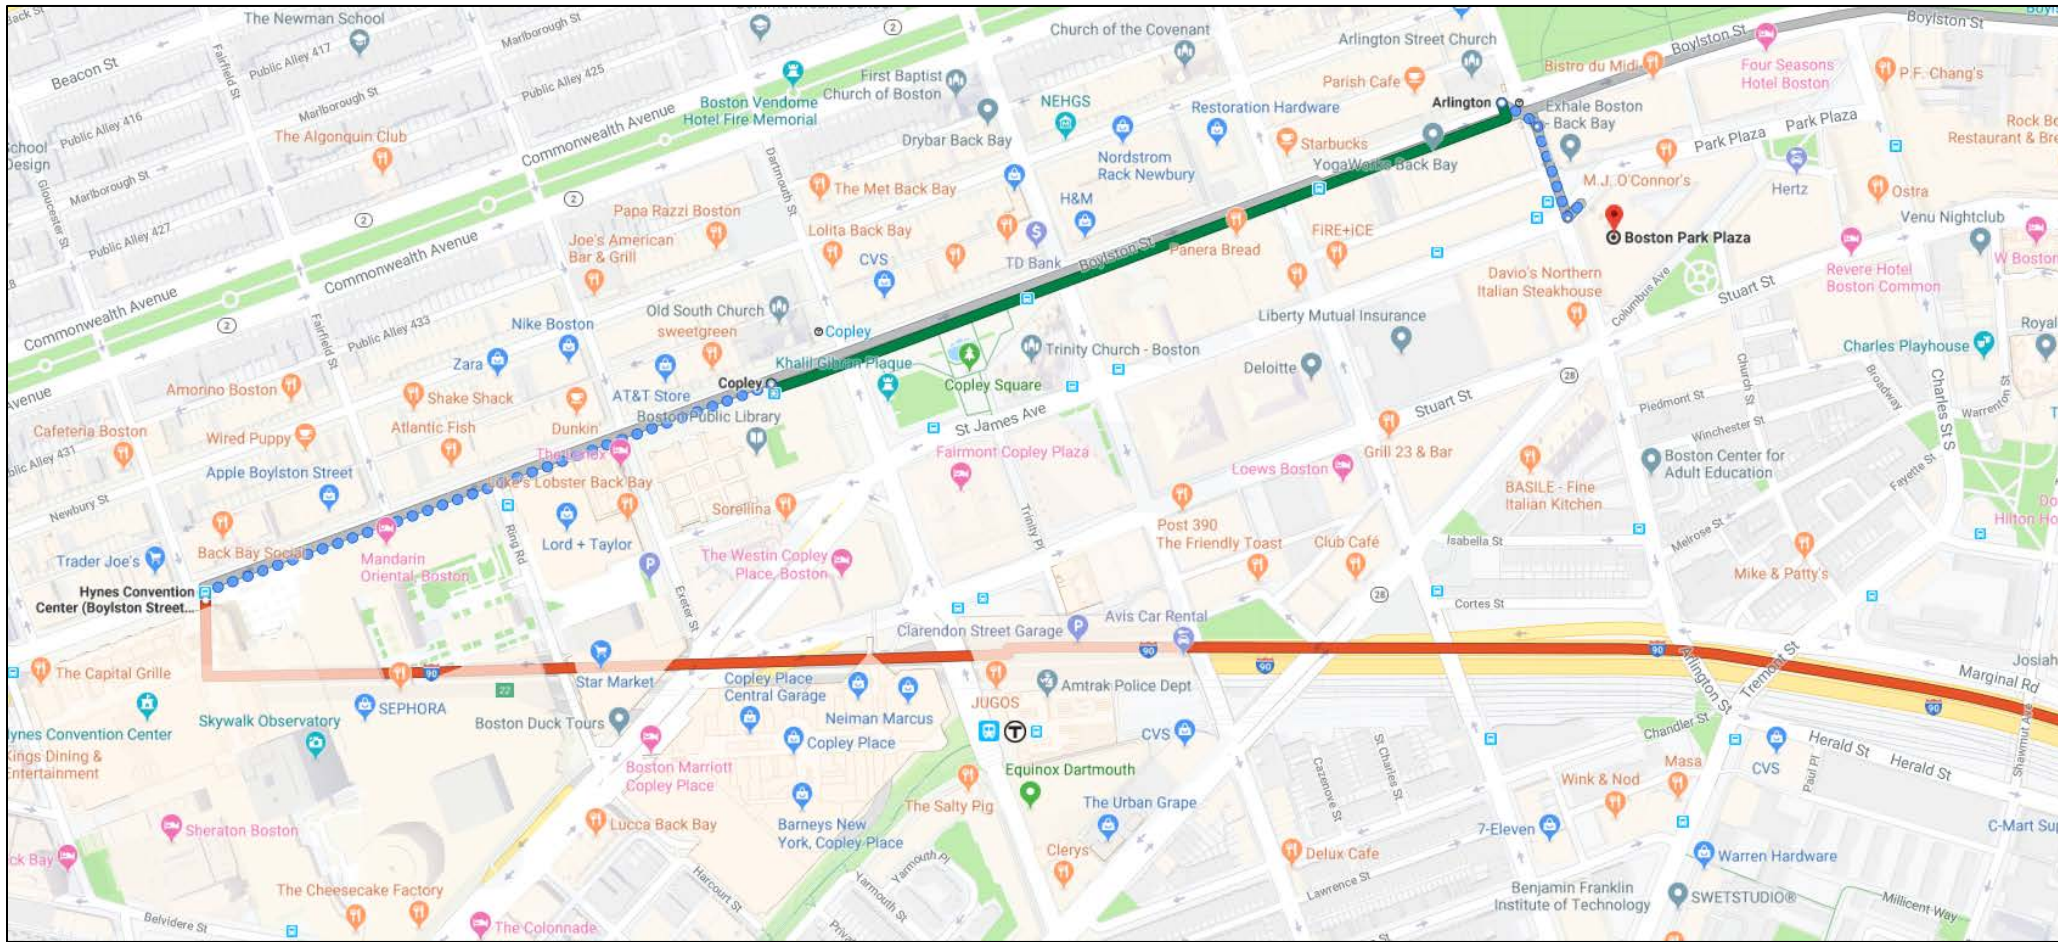

Boston Logan Airport to Boston Park Plaza Hotel

Google Maps Boston Logan International Airport to Boston Park Plaza

1:00 PM - 1:36 PM (36 min)

1:00 PM **Boston Logan International Airport**
1 Harborside Dr, Boston, MA 02128

1:00 PM **Terminal B Stop 2 + Arrivals**

Back Bay Back Bay
20 min (4 stops)
Service run by Logan Express - Route information

1:20 PM **Hynes Convention Center (Boylston Str...**

Walk
About 6 min

Use caution - may involve errors or sections not suited for walking

Head east on Boylston St toward Fairfield St
0.3 mi

Turn right
30 ft

Take entrance Copley - Boylston St
0.0 mi

Walk
0.0 mi

Walk
0.0 mi

Walk
0.0 mi

Walk
26 ft

1:32 PM **Copley**

Boston Park Plaza
50 Park Plaza, Boston, MA 02116

- ↑ Head northeast on Columbus Ave toward Church St
466 ft
- ↘ Turn right onto Eliot St
167 ft
- ↘ Turn right onto Park Pl
Destination will be on the right
95 ft